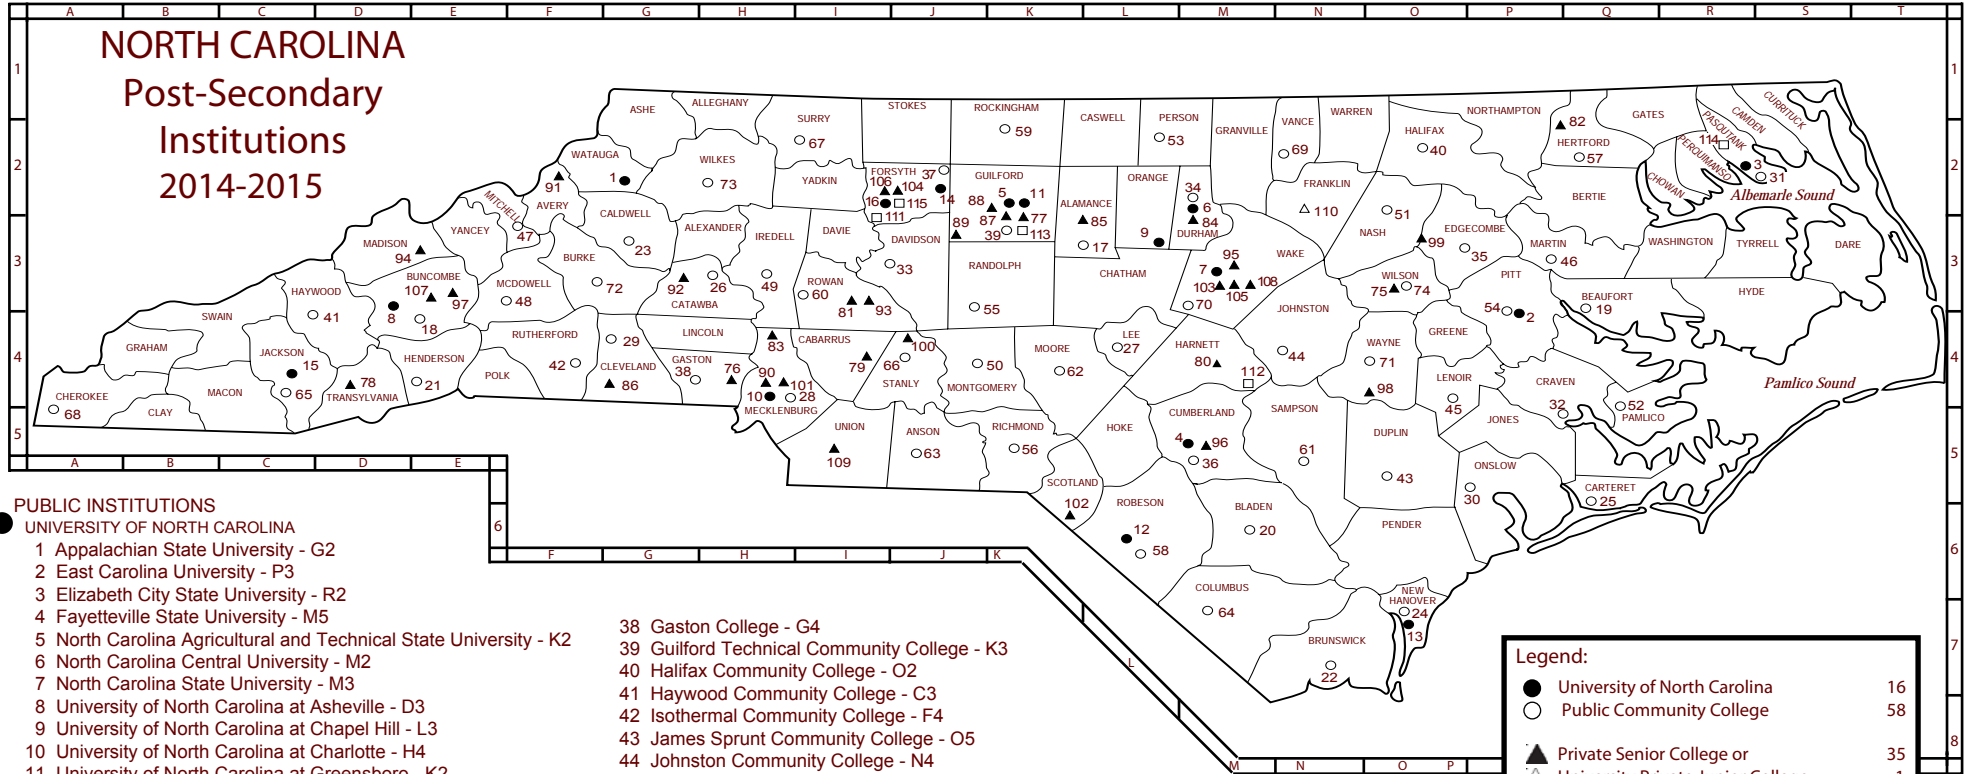

Figure 1.

**PUBLIC INSTITUTIONS**

- UNIVERSITY OF NORTH CAROLINA
- 1 Appalachian State University - G2
- 2 East Carolina University - P3
- 3 Elizabeth City State University - R2
- 4 Fayetteville State University - M5
- 5 North Carolina Agricultural and Technical State University - K2
- 6 North Carolina Central University - M2
- 7 North Carolina State University - M3
- 8 University of North Carolina at Asheville - D3
- 9 University of North Carolina at Chapel Hill - L3
- 10 University of North Carolina at Charlotte - H4
- 11 University of North Carolina at Greensboro - K2
- 12 University of North Carolina at Pembroke - L6
- 13 University of North Carolina at Wilmington - O7
- 14 University of North Carolina School of the Arts - J2
- 15 Western Carolina University - C4
- 16 Winston-Salem State University - I2