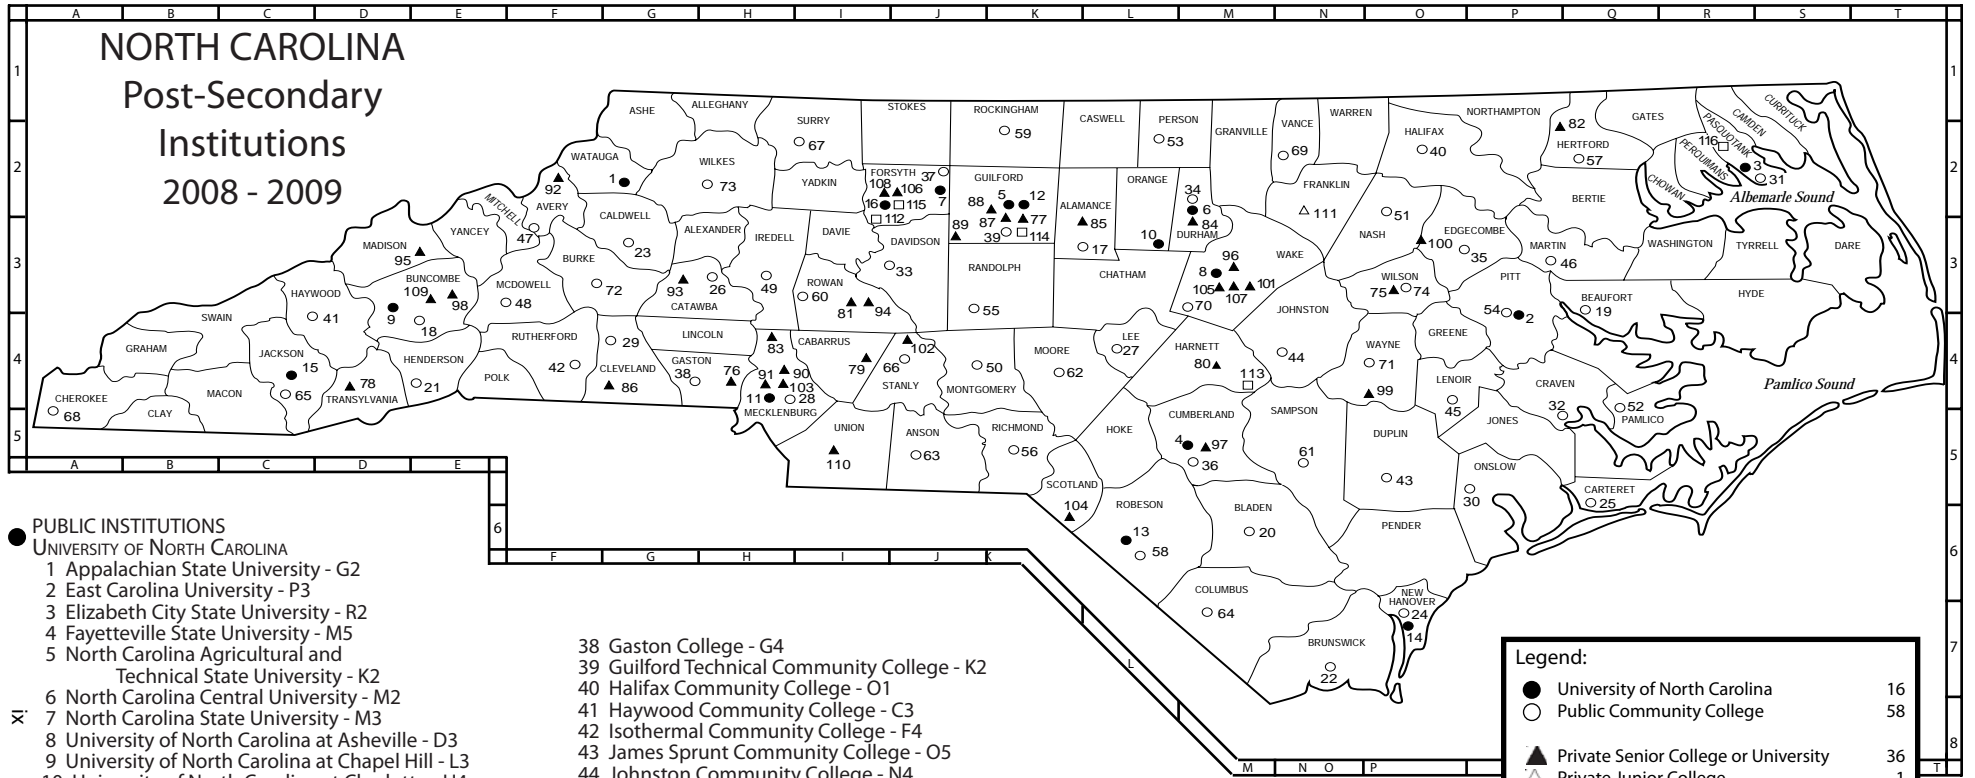

Figure 1.

- PUBLIC INSTITUTIONS**
- UNIVERSITY OF NORTH CAROLINA
 - 1 Appalachian State University - G2
 - 2 East Carolina University - P3
 - 3 Elizabeth City State University - R2
 - 4 Fayetteville State University - M5
 - 5 North Carolina Agricultural and Technical State University - K2
 - 6 North Carolina Central University - M2
 - ✕ 7 North Carolina State University - M3
 - 8 University of North Carolina at Asheville - D3
 - 9 University of North Carolina at Chapel Hill - L3
 - 10 University of North Carolina at Charlotte - H4
 - 11 University of North Carolina at Greensboro - K2
 - 12 University of North Carolina at Pembroke - L6
 - 13 University of North Carolina at Wilmington - O7
 - 14 University of North Carolina School of the Arts - J2
 - 15 Western Carolina University - C4
 - 16 Winston-Salem State University - I2
 - COMMUNITY AND TECHNICAL COLLEGES
 - 17 Alamance Community College - K3
 - 18 Asheville-Buncombe Technical Community College - E3
 - 19 Beaufort County Community College - Q3
 - 20 Bladen Community College - M6
 - 21 Blue Ridge Community College - E4
 - 22 Brunswick Community College - N8
 - 23 Caldwell Community College and Technical Institute - G3
 - 24 Cape Fear Community College - O7
 - 25 Carteret Community College - Q6
 - 26 Catawba Valley Community College - H3
 - 27 Central Carolina Community College - L4
 - 28 Central Piedmont Community College - H4
 - 29 Cleveland Community College - G4
 - 30 Coastal Carolina Community College - O6
 - 31 College of the Albemarle - R2
 - 32 Craven Community College - P5
 - 33 Davidson County Community College - I3
 - 34 Durham Technical Community College - M2
 - 35 Edgecombe Community College - O3
 - 36 Fayetteville Technical Community College - M5
 - 37 Forsyth Technical Community College - J2