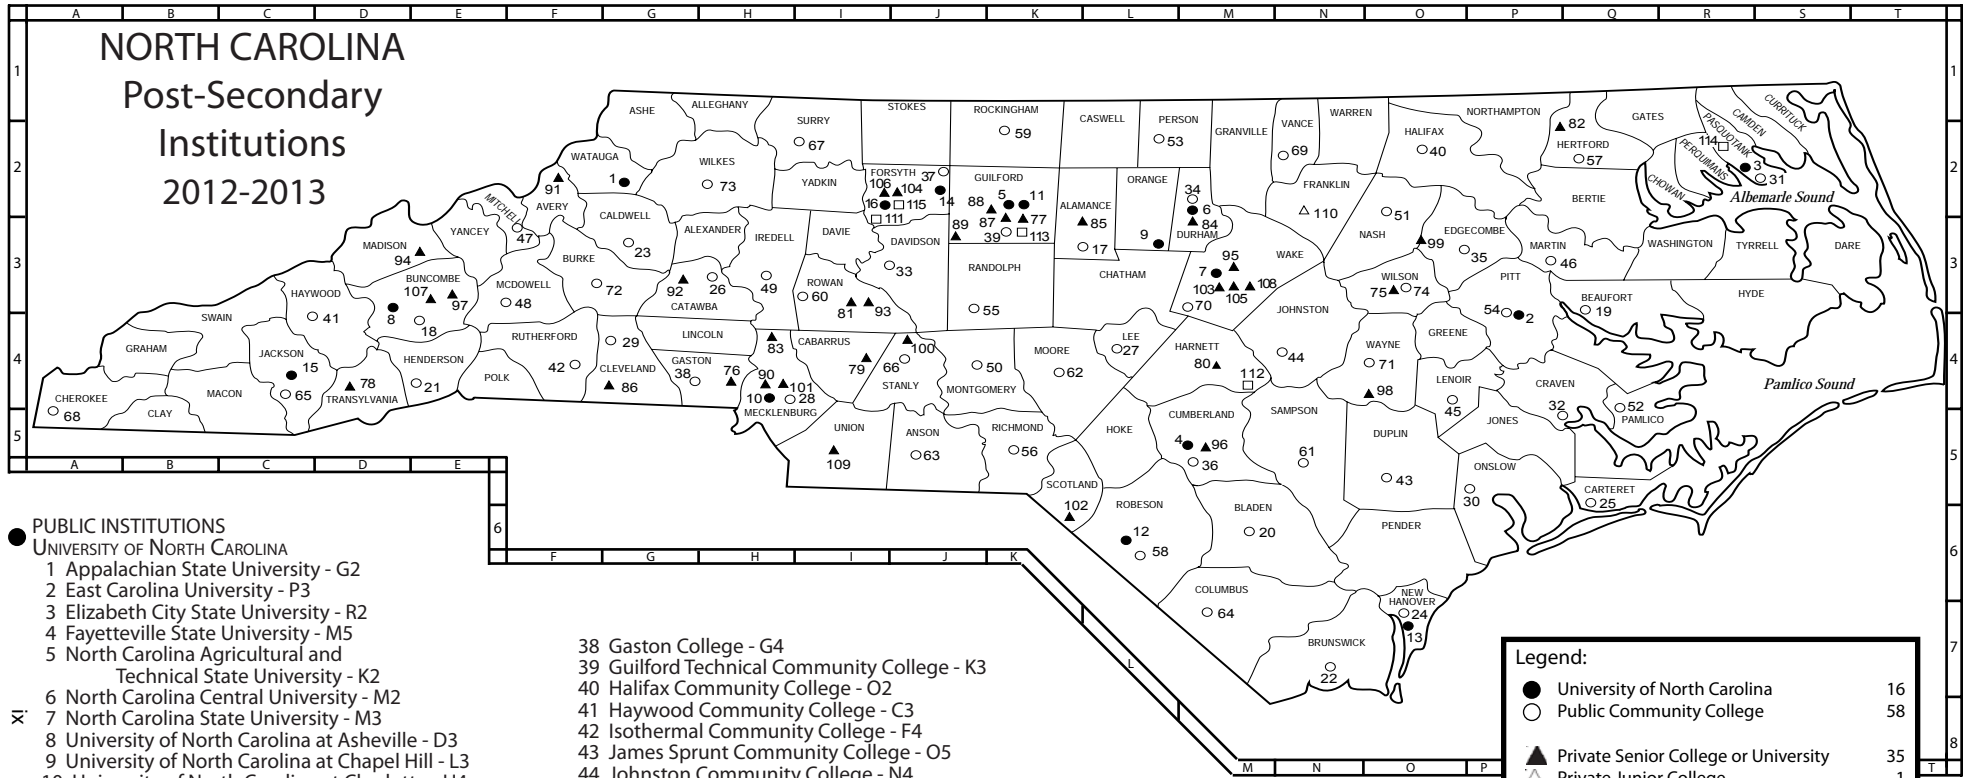

Figure 1.

- PUBLIC INSTITUTIONS**
- UNIVERSITY OF NORTH CAROLINA
    - 1 Appalachian State University - G2
    - 2 East Carolina University - P3
    - 3 Elizabeth City State University - R2
    - 4 Fayetteville State University - M5
    - 5 North Carolina Agricultural and Technical State University - K2
    - 6 North Carolina Central University - M2
    - ✕ 7 North Carolina State University - M3
    - 8 University of North Carolina at Asheville - D3
    - 9 University of North Carolina at Chapel Hill - L3
    - 10 University of North Carolina at Charlotte - H4
    - 11 University of North Carolina at Greensboro - K2
    - 12 University of North Carolina at Pembroke - L6
    - 13 University of North Carolina at Wilmington - O7
    - 14 University of North Carolina School of the Arts - J2
    - 15 Western Carolina University - C4
    - 16 Winston-Salem State University - I2

- COMMUNITY AND TECHNICAL COLLEGES
  - 17 Alamance Community College - K3
  - 18 Asheville-Buncombe Technical Community College - E4
  - 19 Beaufort County Community College - Q3
  - 20 Bladen Community College - M6
  - 21 Blue Ridge Community College - E4
  - 22 Brunswick Community College - N7
  - 23 Caldwell Community College and Technical Institute - G3
  - 24 Cape Fear Community College - O7
  - 25 Carteret Community College - Q6
  - 26 Catawba Valley Community College - H3
  - 27 Central Carolina Community College - L4
  - 28 Central Piedmont Community College - H4
  - 29 Cleveland Community College - G4
  - 30 Coastal Carolina Community College - P5
  - 31 College of the Albemarle - S2
  - 32 Craven Community College - P5
  - 33 Davidson County Community College - I3
  - 34 Durham Technical Community College - M2
  - 35 Edgecombe Community College - O3
  - 36 Fayetteville Technical Community College - M5
  - 37 Forsyth Technical Community College - J2