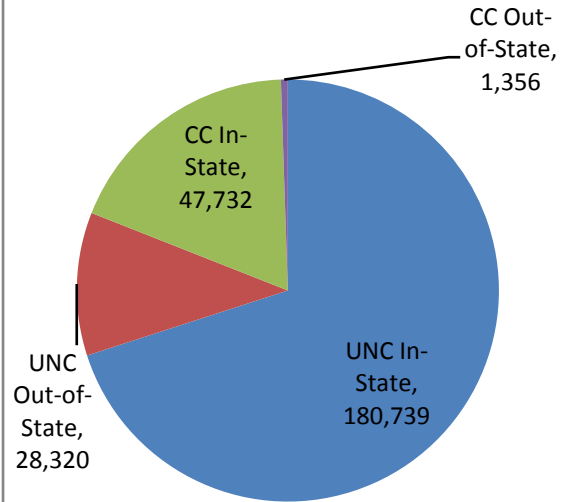

Figure 2. Student Enrollment in North Carolina Colleges and Universities by Residence Status, Fall 2007

Figure 3. Student Enrollment in North Carolina Public Colleges and Universities by Residence Status, Fall 2007

Figure 4. Student Enrollment in North Carolina Private Colleges and Universities by Residence Status, Fall 2007

UNC-GA ProgAssess/Abs.AG009.U/7-9-08

*UNC figures include military center. **Private institutions include Bible colleges.