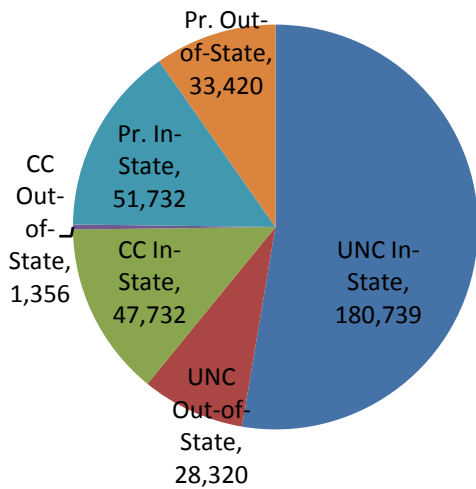

Figure 2. Student Enrollment in North Carolina Colleges and Universities by Residence Status, Fall 2007

Figure 3. Student Enrollment in North Carolina Public Colleges and Universities by Residence Status, Fall 2007

Figure 4. Student Enrollment in North Carolina Private Colleges and Universities by Residence Status, Fall 2007

UNC-GA ProgAssess/Abs.AG009.U/7-9-08

*UNC figures include military center. **Private institutions include Bible colleges.