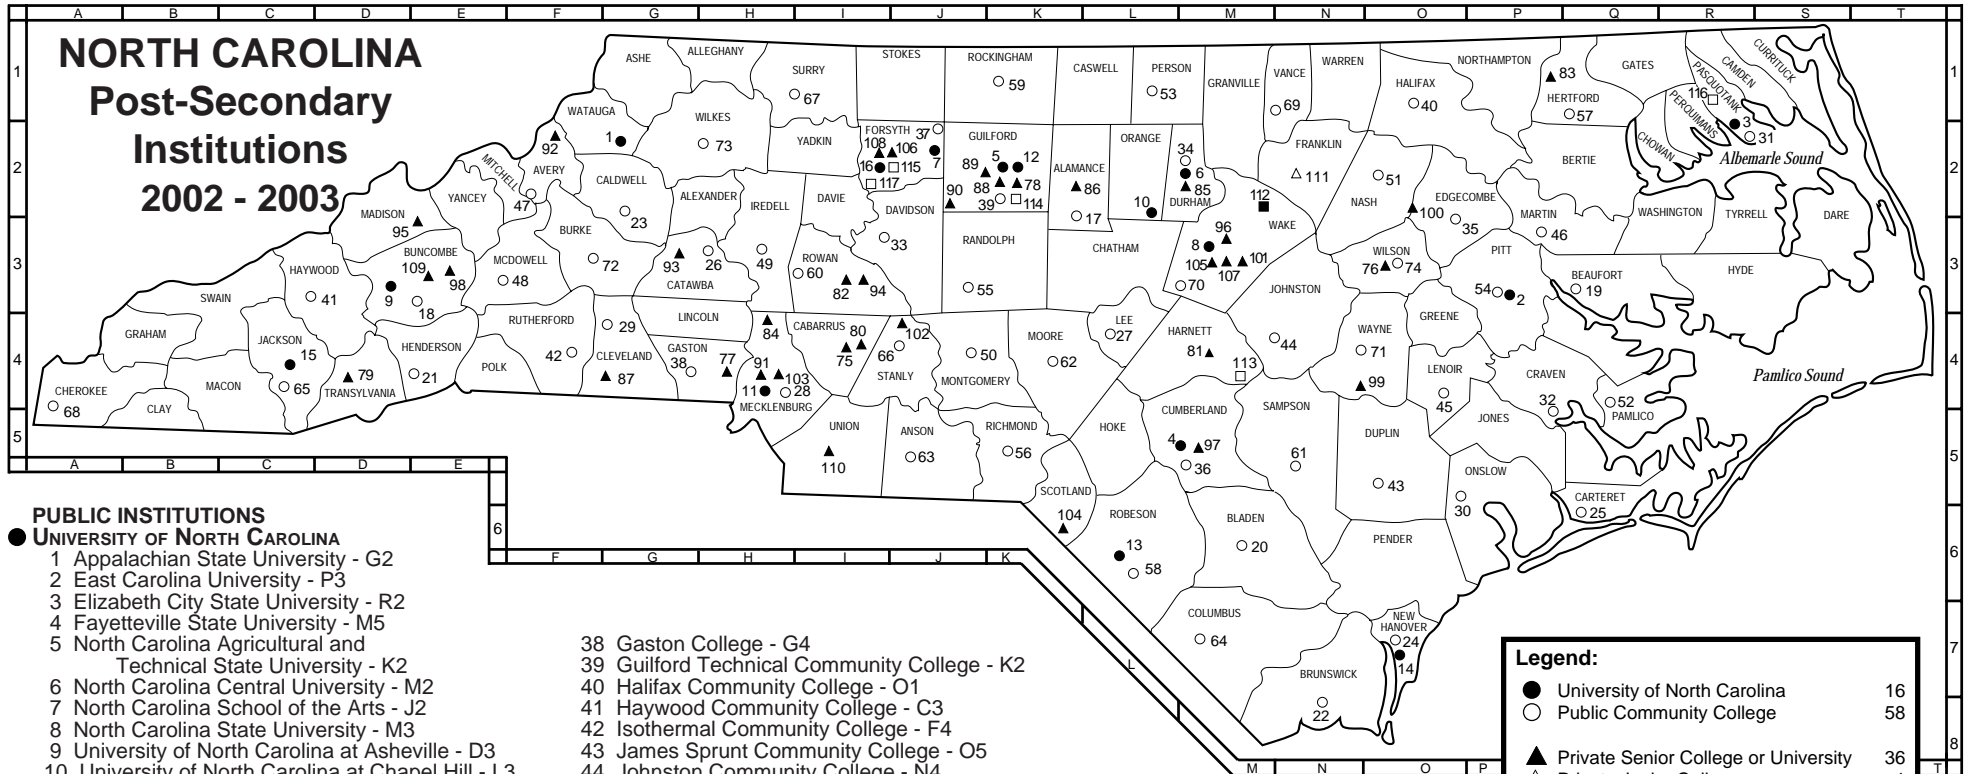

Figure 1.

NORTH CAROLINA Post-Secondary Institutions 2002 - 2003

PUBLIC INSTITUTIONS

- **UNIVERSITY OF NORTH CAROLINA**
 - 1 Appalachian State University - G2
 - 2 East Carolina University - P3
 - 3 Elizabeth City State University - R2
 - 4 Fayetteville State University - M5
 - 5 North Carolina Agricultural and Technical State University - K2
 - 6 North Carolina Central University - M2
 - 7 North Carolina School of the Arts - J2
 - 8 North Carolina State University - M3
 - 9 University of North Carolina at Asheville - D3
 - 10 University of North Carolina at Chapel Hill - L3
 - 11 University of North Carolina at Charlotte - H4
 - 12 University of North Carolina at Greensboro - K2
 - 13 University of North Carolina at Pembroke - L6
 - 14 University of North Carolina at Wilmington - O7
 - 15 Western Carolina University - C4
 - 16 Winston-Salem State University - I2
- **COMMUNITY AND TECHNICAL COLLEGES**
 - 17 Alamance Community College - K3
 - 18 Asheville-Buncombe Technical Community College - E3
 - 19 Beaufort County Community College - Q3
 - 20 Bladen Community College - M6
 - 21 Blue Ridge Community College - E4
 - 22 Brunswick Community College - N8
 - 23 Caldwell Community College and Technical Institute - G3
 - 24 Cape Fear Community College - O7
 - 25 Carteret Community College - Q6
 - 26 Catawba Valley Community College - H3
 - 27 Central Carolina Community College - L4
 - 28 Central Piedmont Community College - H4
 - 29 Cleveland Community College - G4
 - 30 Coastal Carolina Community College - O6
 - 31 College of the Albemarle - R2
 - 32 Craven Community College - P5
 - 33 Davidson County Community College - I3
 - 34 Durham Technical Community College - M2
 - 35 Edgecombe Community College - O3
 - 36 Fayetteville Technical Community College - M5
 - 37 Forsyth Technical Community College - J2