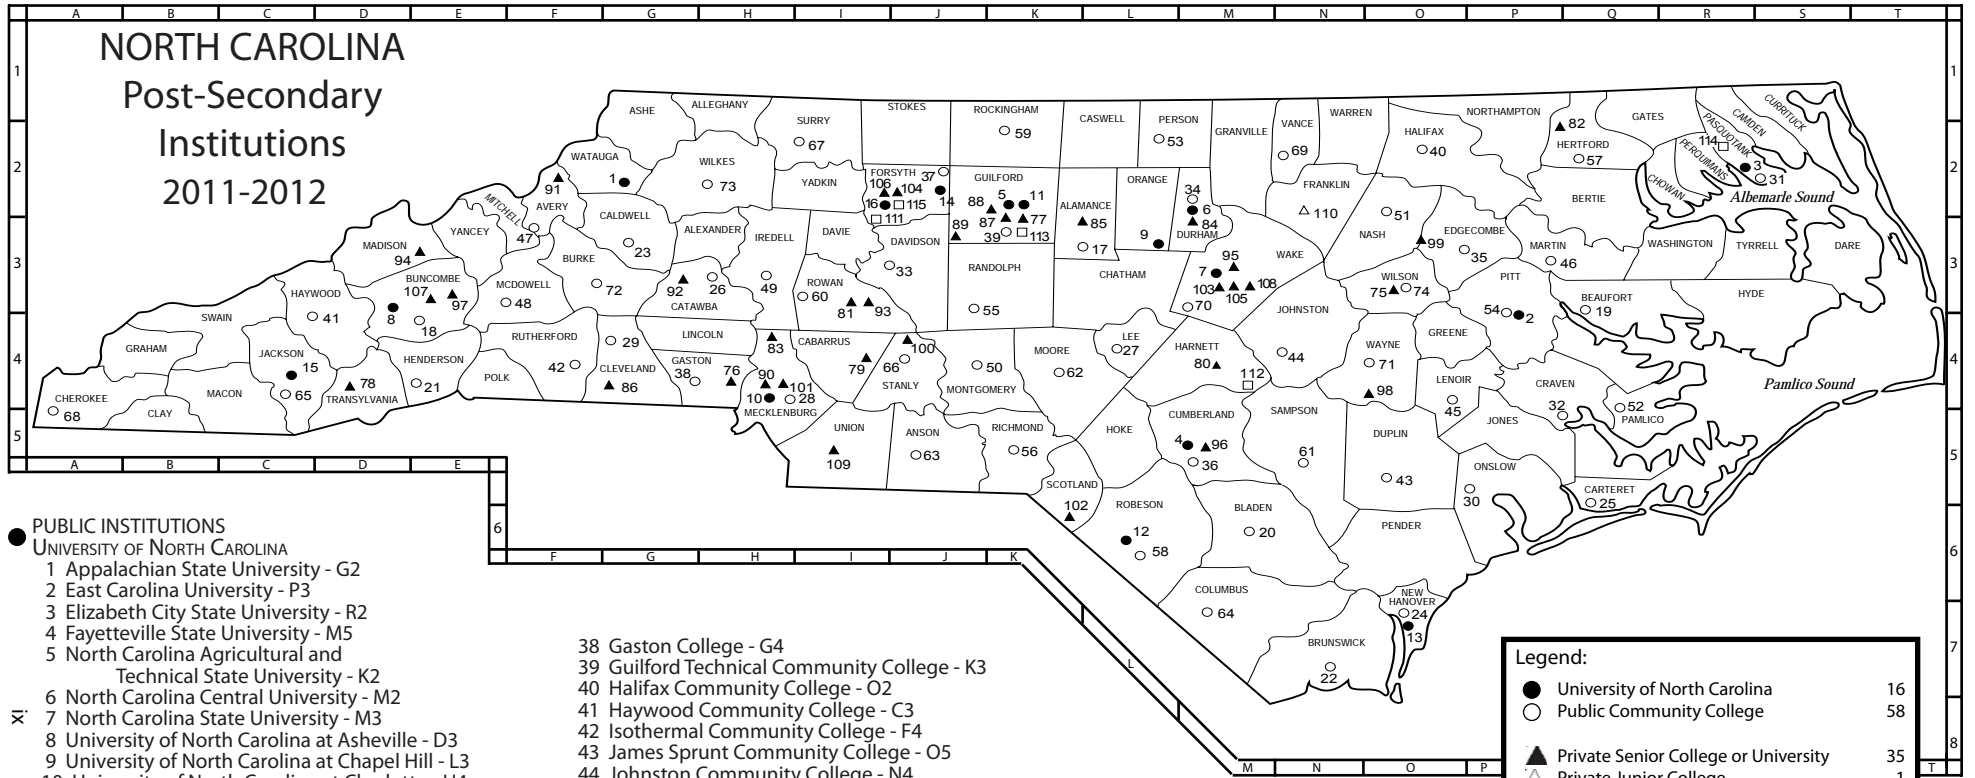

Figure 1.

- PUBLIC INSTITUTIONS**
- UNIVERSITY OF NORTH CAROLINA
    - 1 Appalachian State University - G2
    - 2 East Carolina University - P3
    - 3 Elizabeth City State University - R2
    - 4 Fayetteville State University - M5
    - 5 North Carolina Agricultural and Technical State University - K2
    - 6 North Carolina Central University - M2
    - ✕ 7 North Carolina State University - M3
    - 8 University of North Carolina at Asheville - D3
    - 9 University of North Carolina at Chapel Hill - L3
    - 10 University of North Carolina at Charlotte - H4
    - 11 University of North Carolina at Greensboro - K2
    - 12 University of North Carolina at Pembroke - L6
    - 13 University of North Carolina at Wilmington - O7
    - 14 University of North Carolina School of the Arts - J2
    - 15 Western Carolina University - C4
    - 16 Winston-Salem State University - I2
  - COMMUNITY AND TECHNICAL COLLEGES
    - 17 Alamance Community College - K3
    - 18 Asheville-Buncombe Technical Community College - E4
    - 19 Beaufort County Community College - Q3
    - 20 Bladen Community College - M6
    - 21 Blue Ridge Community College - E4
    - 22 Brunswick Community College - N7
    - 23 Caldwell Community College and Technical Institute - G3
    - 24 Cape Fear Community College - O7
    - 25 Carteret Community College - Q6
    - 26 Catawba Valley Community College - H3
    - 27 Central Carolina Community College - L4
    - 28 Central Piedmont Community College - H4
    - 29 Cleveland Community College - G4
    - 30 Coastal Carolina Community College - P5
    - 31 College of the Albemarle - S2
    - 32 Craven Community College - P5
    - 33 Davidson County Community College - I3
    - 34 Durham Technical Community College - M2
    - 35 Edgecombe Community College - O3
    - 36 Fayetteville Technical Community College - M5
    - 37 Forsyth Technical Community College - J2