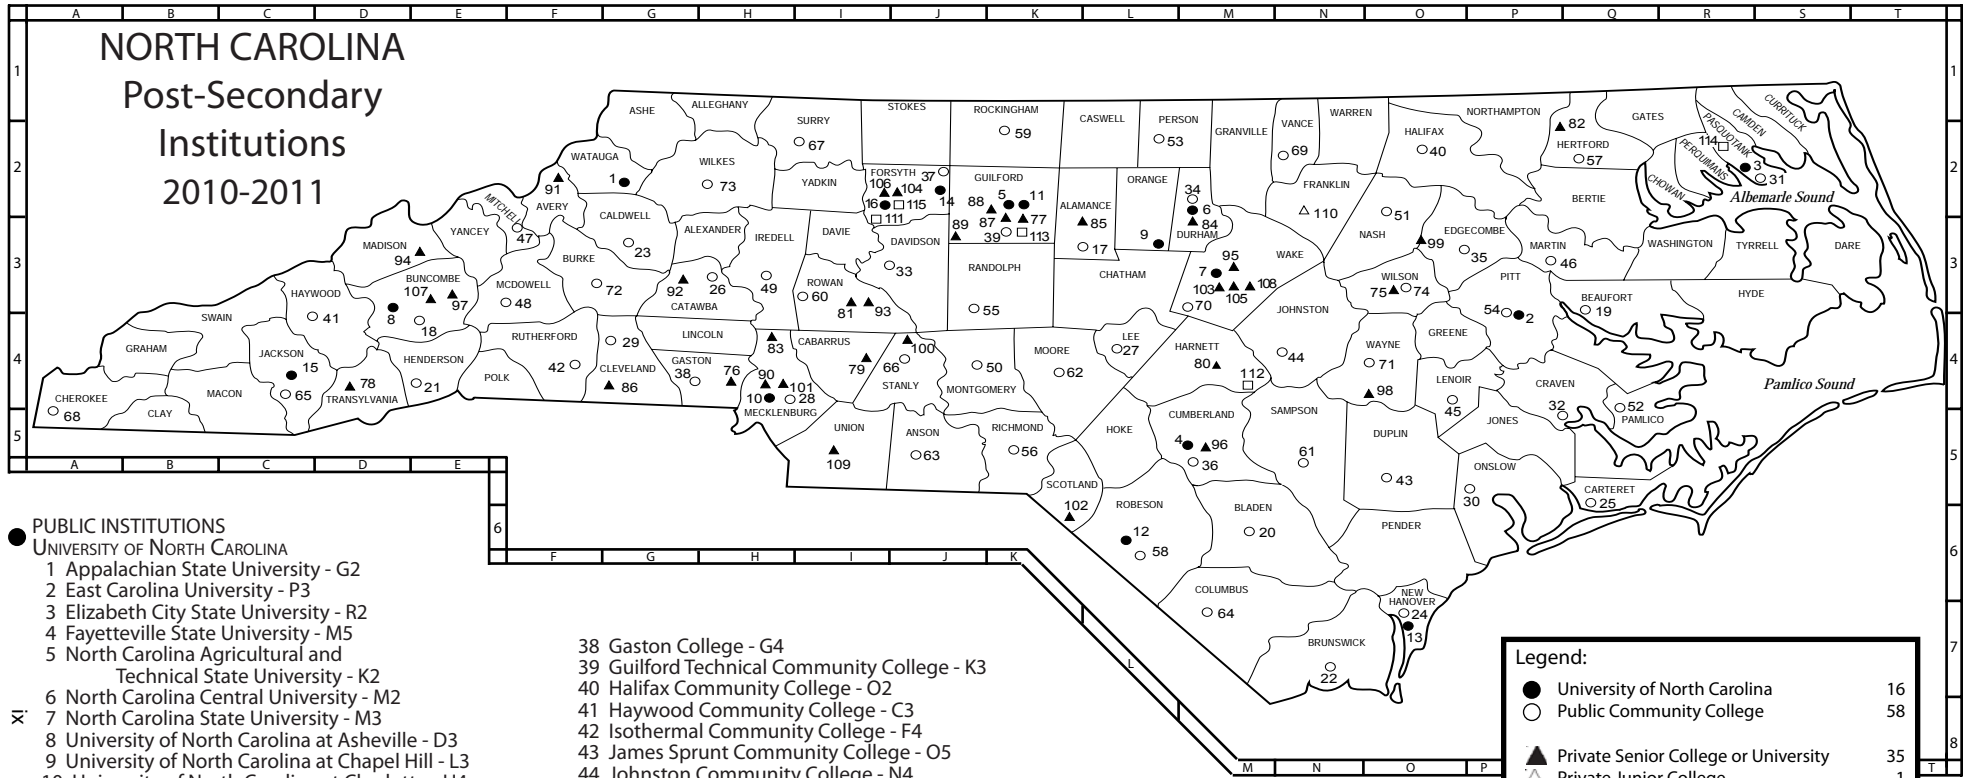

Figure 1.

- PUBLIC INSTITUTIONS**
- UNIVERSITY OF NORTH CAROLINA
    - 1 Appalachian State University - G2
    - 2 East Carolina University - P3
    - 3 Elizabeth City State University - R2
    - 4 Fayetteville State University - M5
    - 5 North Carolina Agricultural and Technical State University - K2
    - 6 North Carolina Central University - M2
    - ✕ 7 North Carolina State University - M3
    - 8 University of North Carolina at Asheville - D3
    - 9 University of North Carolina at Chapel Hill - L3
    - 10 University of North Carolina at Charlotte - H4
    - 11 University of North Carolina at Greensboro - K2
    - 12 University of North Carolina at Pembroke - L6
    - 13 University of North Carolina at Wilmington - O7
    - 14 University of North Carolina School of the Arts - J2
    - 15 Western Carolina University - C4
    - 16 Winston-Salem State University - I2
  - COMMUNITY AND TECHNICAL COLLEGES
    - 17 Alamance Community College - K3
    - 18 Asheville-Buncombe Technical Community College - E4
    - 19 Beaufort County Community College - Q3
    - 20 Bladen Community College - M6
    - 21 Blue Ridge Community College - E4
    - 22 Brunswick Community College - N7
    - 23 Caldwell Community College and Technical Institute - G3
    - 24 Cape Fear Community College - O7
    - 25 Carteret Community College - Q6
    - 26 Catawba Valley Community College - H3
    - 27 Central Carolina Community College - L4
    - 28 Central Piedmont Community College - H4
    - 29 Cleveland Community College - G4
    - 30 Coastal Carolina Community College - P5
    - 31 College of the Albemarle - S2
    - 32 Craven Community College - P5
    - 33 Davidson County Community College - I3
    - 34 Durham Technical Community College - M2
    - 35 Edgecombe Community College - O3
    - 36 Fayetteville Technical Community College - M5
    - 37 Forsyth Technical Community College - J2